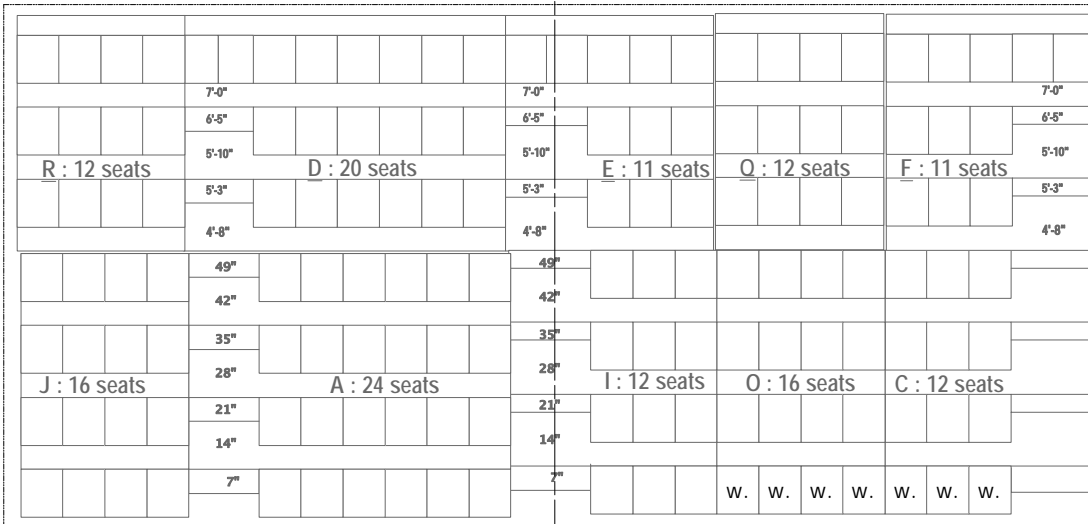

146 seats [add up to 20 more with added front row? lose 4' of stage depth]
 w. = wheelchair seating

north

nw

ne

SOUTH PROSCENIUM

se

Lobby

sw

146 seats [add up to 20 more with added front row? lose 4' of stage depth]
w. = wheelchair seating

north

nw

ne

37'-10"

34'-6"

Lobby

NW CORNER

se

Lobby

140 seats
w. = wheelchair seating

north

nw

ne

B : 12 seats P : 16 seats K : 12 seats

C : 12 seats O : 16 seats I : 12 seats

sw

se

Lobby

144 seats [add up to 12 more at back of aisles?]
w. = wheelchair seating