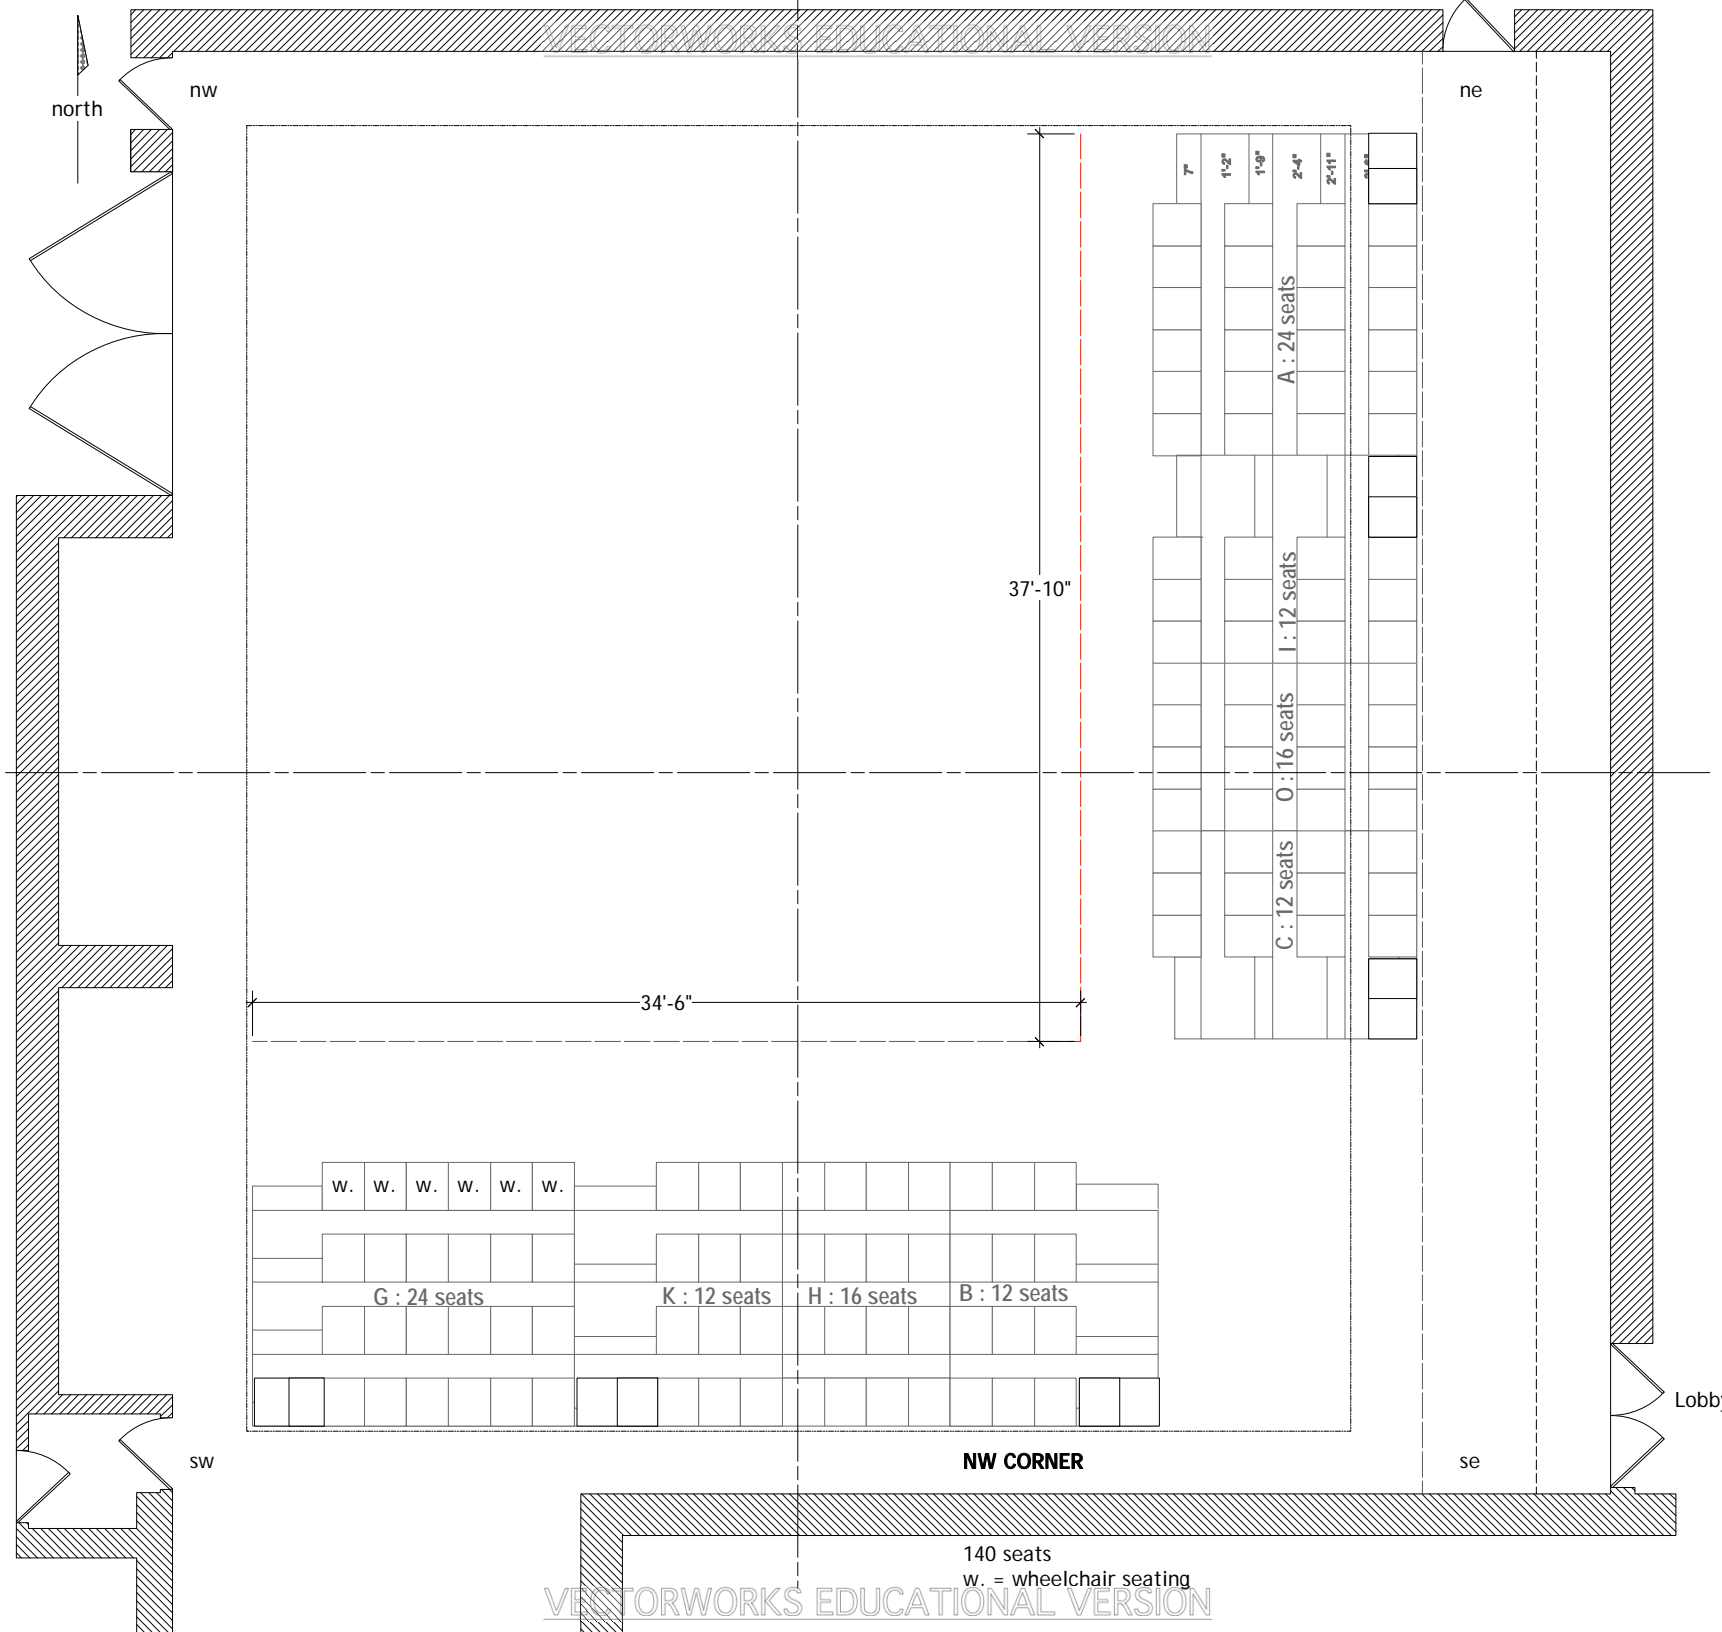

146 seats [add up to 20 more with added front row? lose 4' of stage depth]
 w. = wheelchair seating

north

nw

ne

SOUTH PROSCENIUM

se

Lobby

sw

146 seats [add up to 20 more with added front row? lose 4' of stage depth]
w. = wheelchair seating

north

nw

ne

37'-10"

34'-6"

Lobby

NW CORNER

se

Lobby

140 seats
w. = wheelchair seating

north

nw

ne

B : 12 seats P : 16 seats K : 12 seats

C : 12 seats O : 16 seats I : 12 seats

25'-4"

WEST THRUST

sw

se

Lobby

144 seats [add up to 12 more at back of aisles?]

w. = wheelchair seating

north