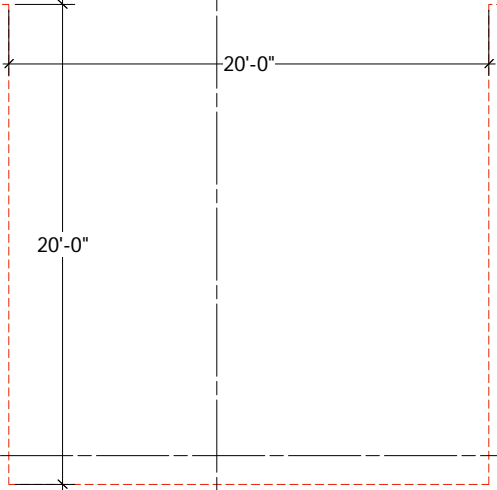

25'-4"

WEST THRUST

sw

se

Lobby

144 seats [add up to 12 more at back of aisles?]

w. = wheelchair seating

north

nw

ne

25'-10 1/2"

28'-0"

A : 24 seats

J : 16 seats

G : 24 seats

NORTH TRUST [wide]

sw

se

Lobby

144 seats [add up to 12 more at back of aisles?]
w. wheelchair seating

north

nw

ne

NORTH TRUST [narrow]

sw

se

Lobby

144 seats [add up to 12 more at back of aisles?]
w. = wheelchair seating