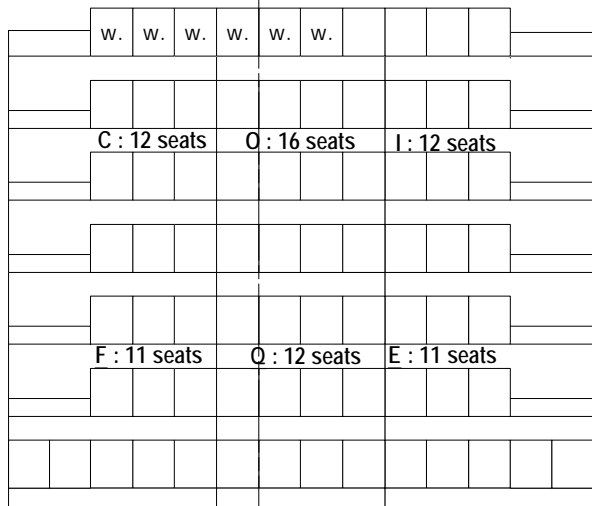

25'-4"

WEST THRUST

sw

se

Lobby

144 seats [add up to 12 more at back of aisles?]

w. = wheelchair seating

north

nw

ne

25'-10 1/2"

28'-0"

A : 24 seats

J : 16 seats

G : 24 seats

NORTH TRUST [wide]

sw

se

Lobby

144 seats [add up to 12 more at back of aisles?]
w. wheelchair seating

north

nw

ne

NORTH TRUST [narrow]

sw

se

Lobby

144 seats [add up to 12 more at back of aisles?]
w. = wheelchair seating