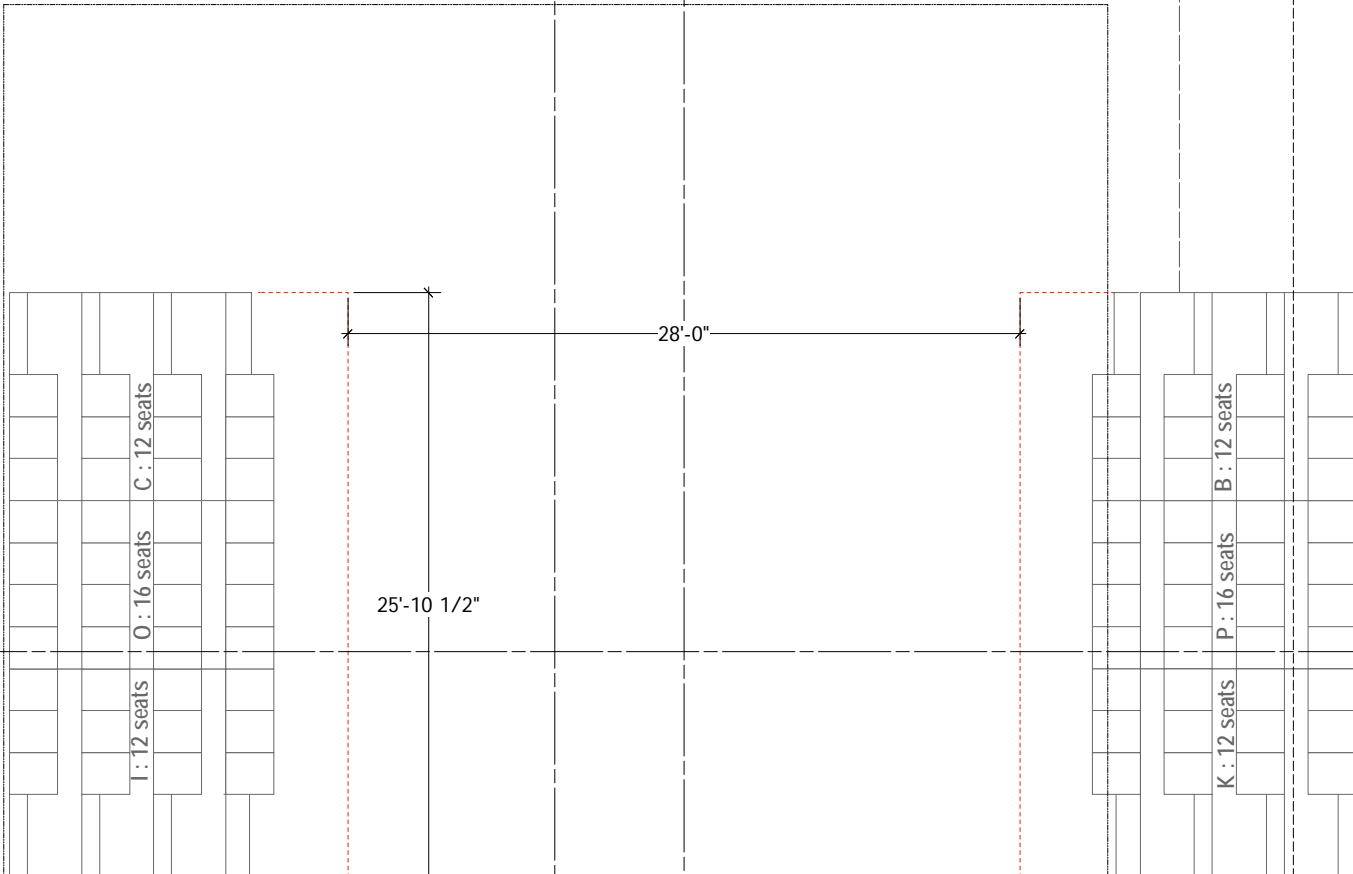

w.
w.
w.

w.
w.
w.
w.

7'
1'-2"
1'-9"

2'-4"
2'-11"
3'-6"
4'-1"

G : 24 seats

J : 16 seats

A : 24 seats

26'-5"

25'-4"

WEST THRUST

sw

se

Lobby

144 seats [add up to 12 more at back of aisles?]

w. = wheelchair seating

north

nw

ne

25'-10 1/2"

28'-0"

A : 24 seats

J : 16 seats

G : 24 seats

NORTH TRUST [wide]

sw

se

Lobby

144 seats [add up to 12 more at back of aisles?]
w. wheelchair seating

north

nw

ne

NORTH TRUST [narrow]