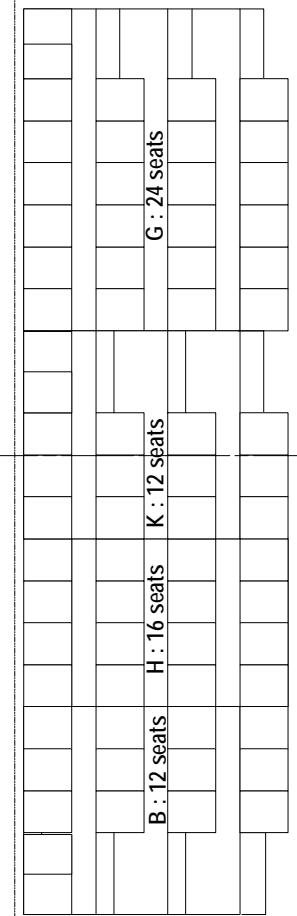

north

nw

ne

55'-0"

18'-0"