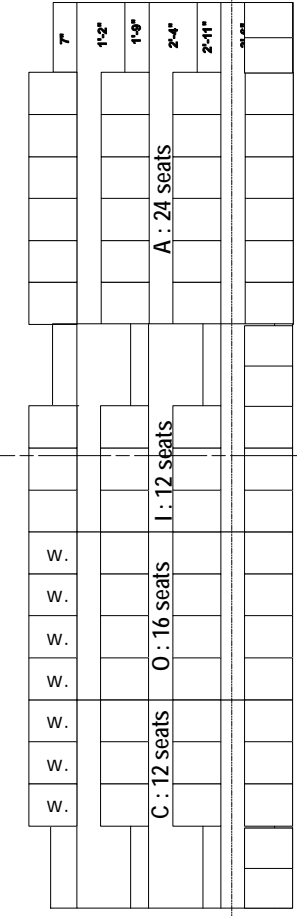

STADIUM / TENNIS COURT

se

Lobby

140 seats
w. = wheelchair seating