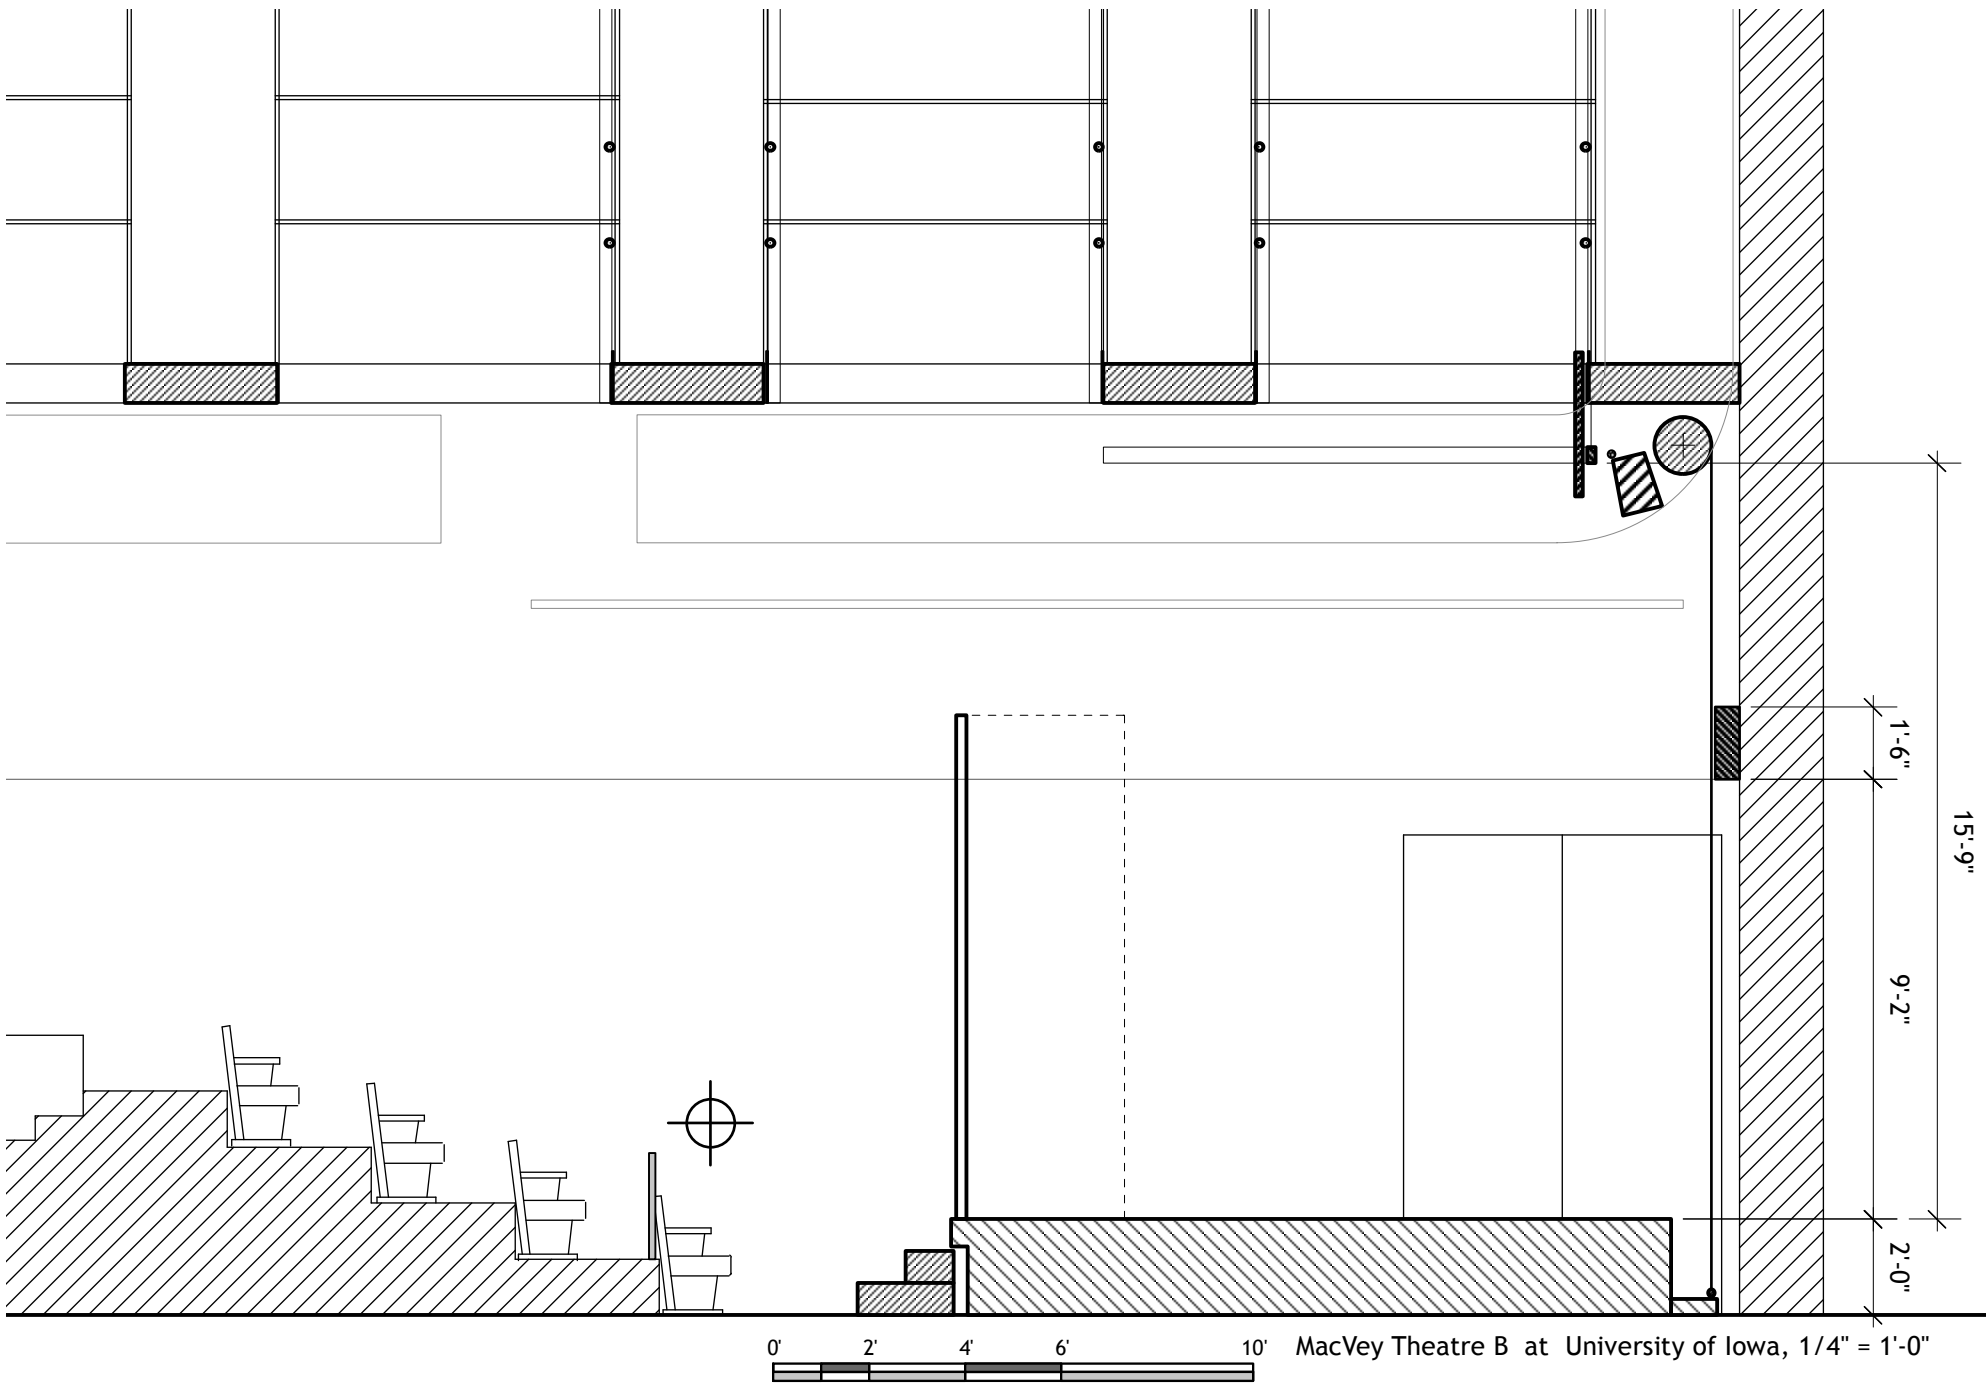

MacVey Theatre at University of Iowa, 1/4" = 1'-0"

MacVey Theatre at University of Iowa, 1/4" = 1'-0"

0' 2' 4' 6' 10' MacVey Theatre B at University of Iowa, 1/4" = 1'-0"