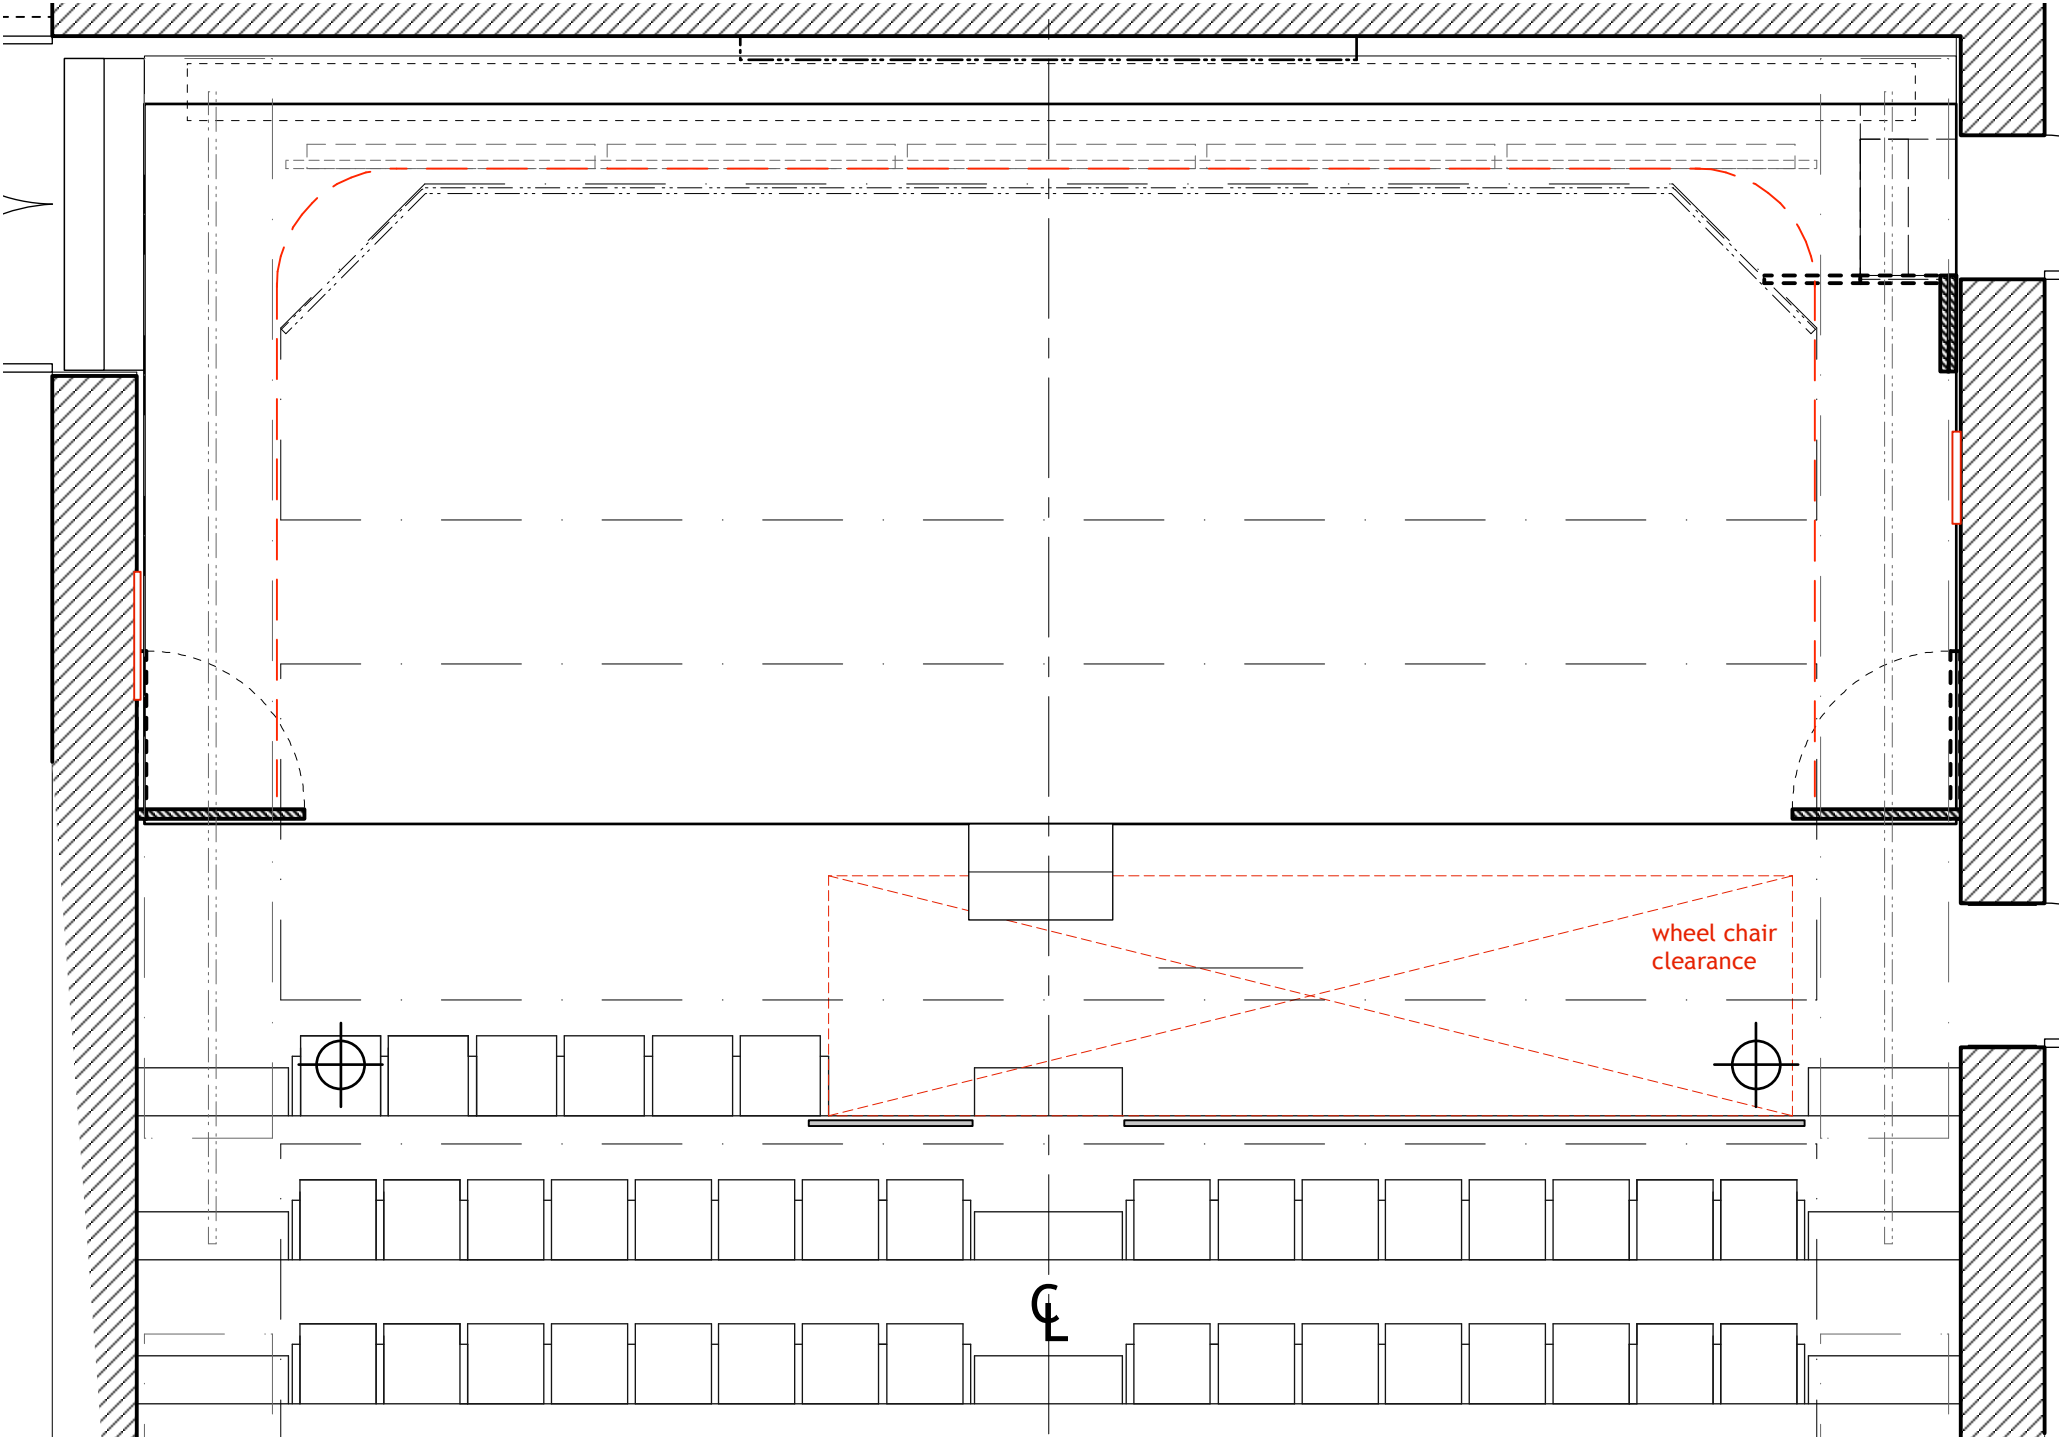

MacVey Theatre at University of Iowa, 1/4" = 1'-0"

MacVey Theatre at University of Iowa, 1/4" = 1'-0"

0' 2' 4' 6' 10' MacVey Theatre B at University of Iowa, 1/4" = 1'-0"