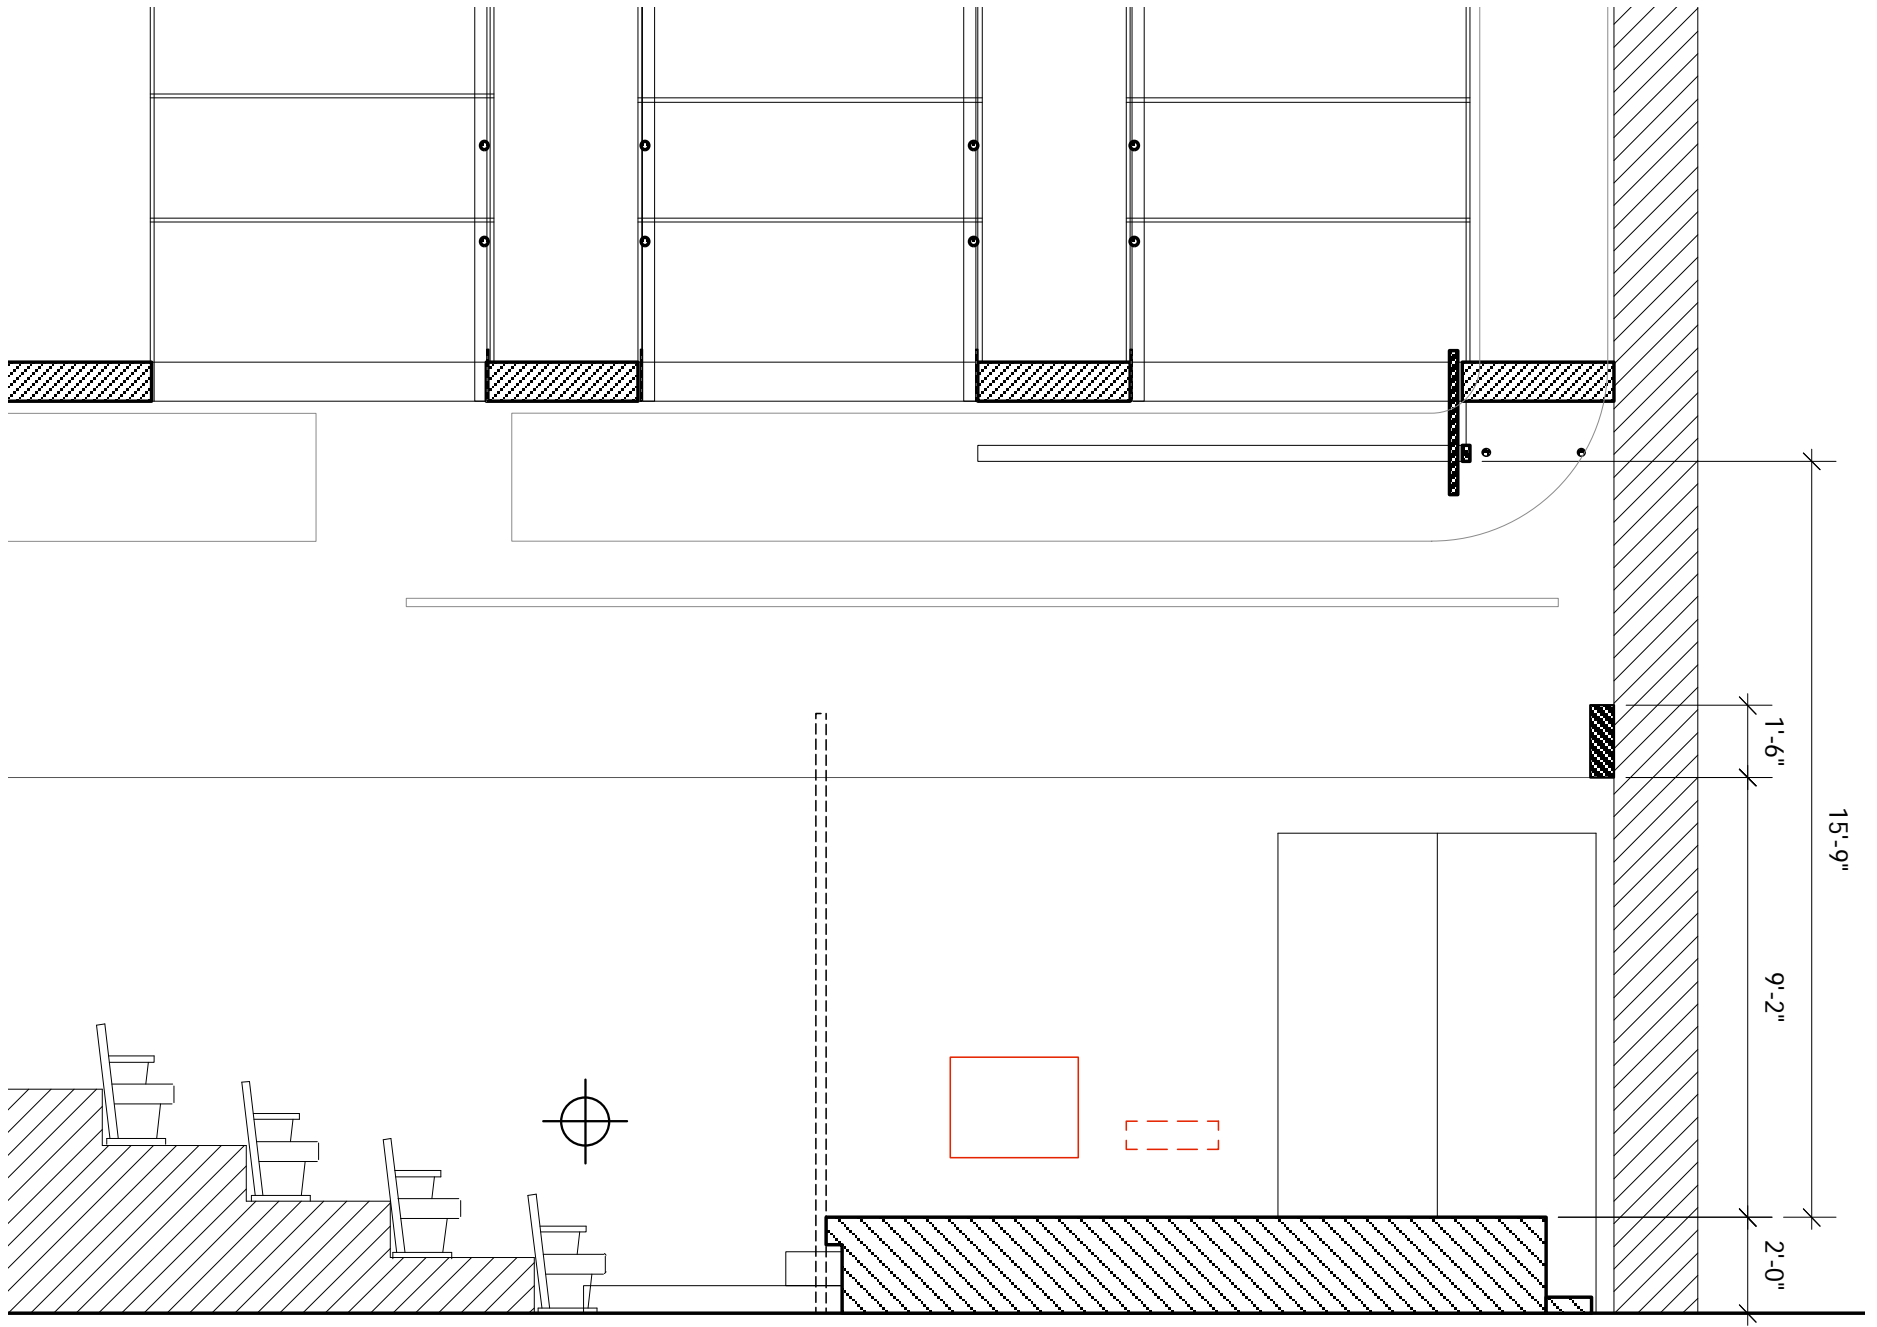

0' 2' 4' 6' 10' Theatre B at University of Iowa, 1/4" = 1'-0"

Theatre B at University of Iowa, 1/4" = 1'-0"

0' 2' 4' 6' 10' Theatre B at University of Iowa, 1/4" = 1'-0"