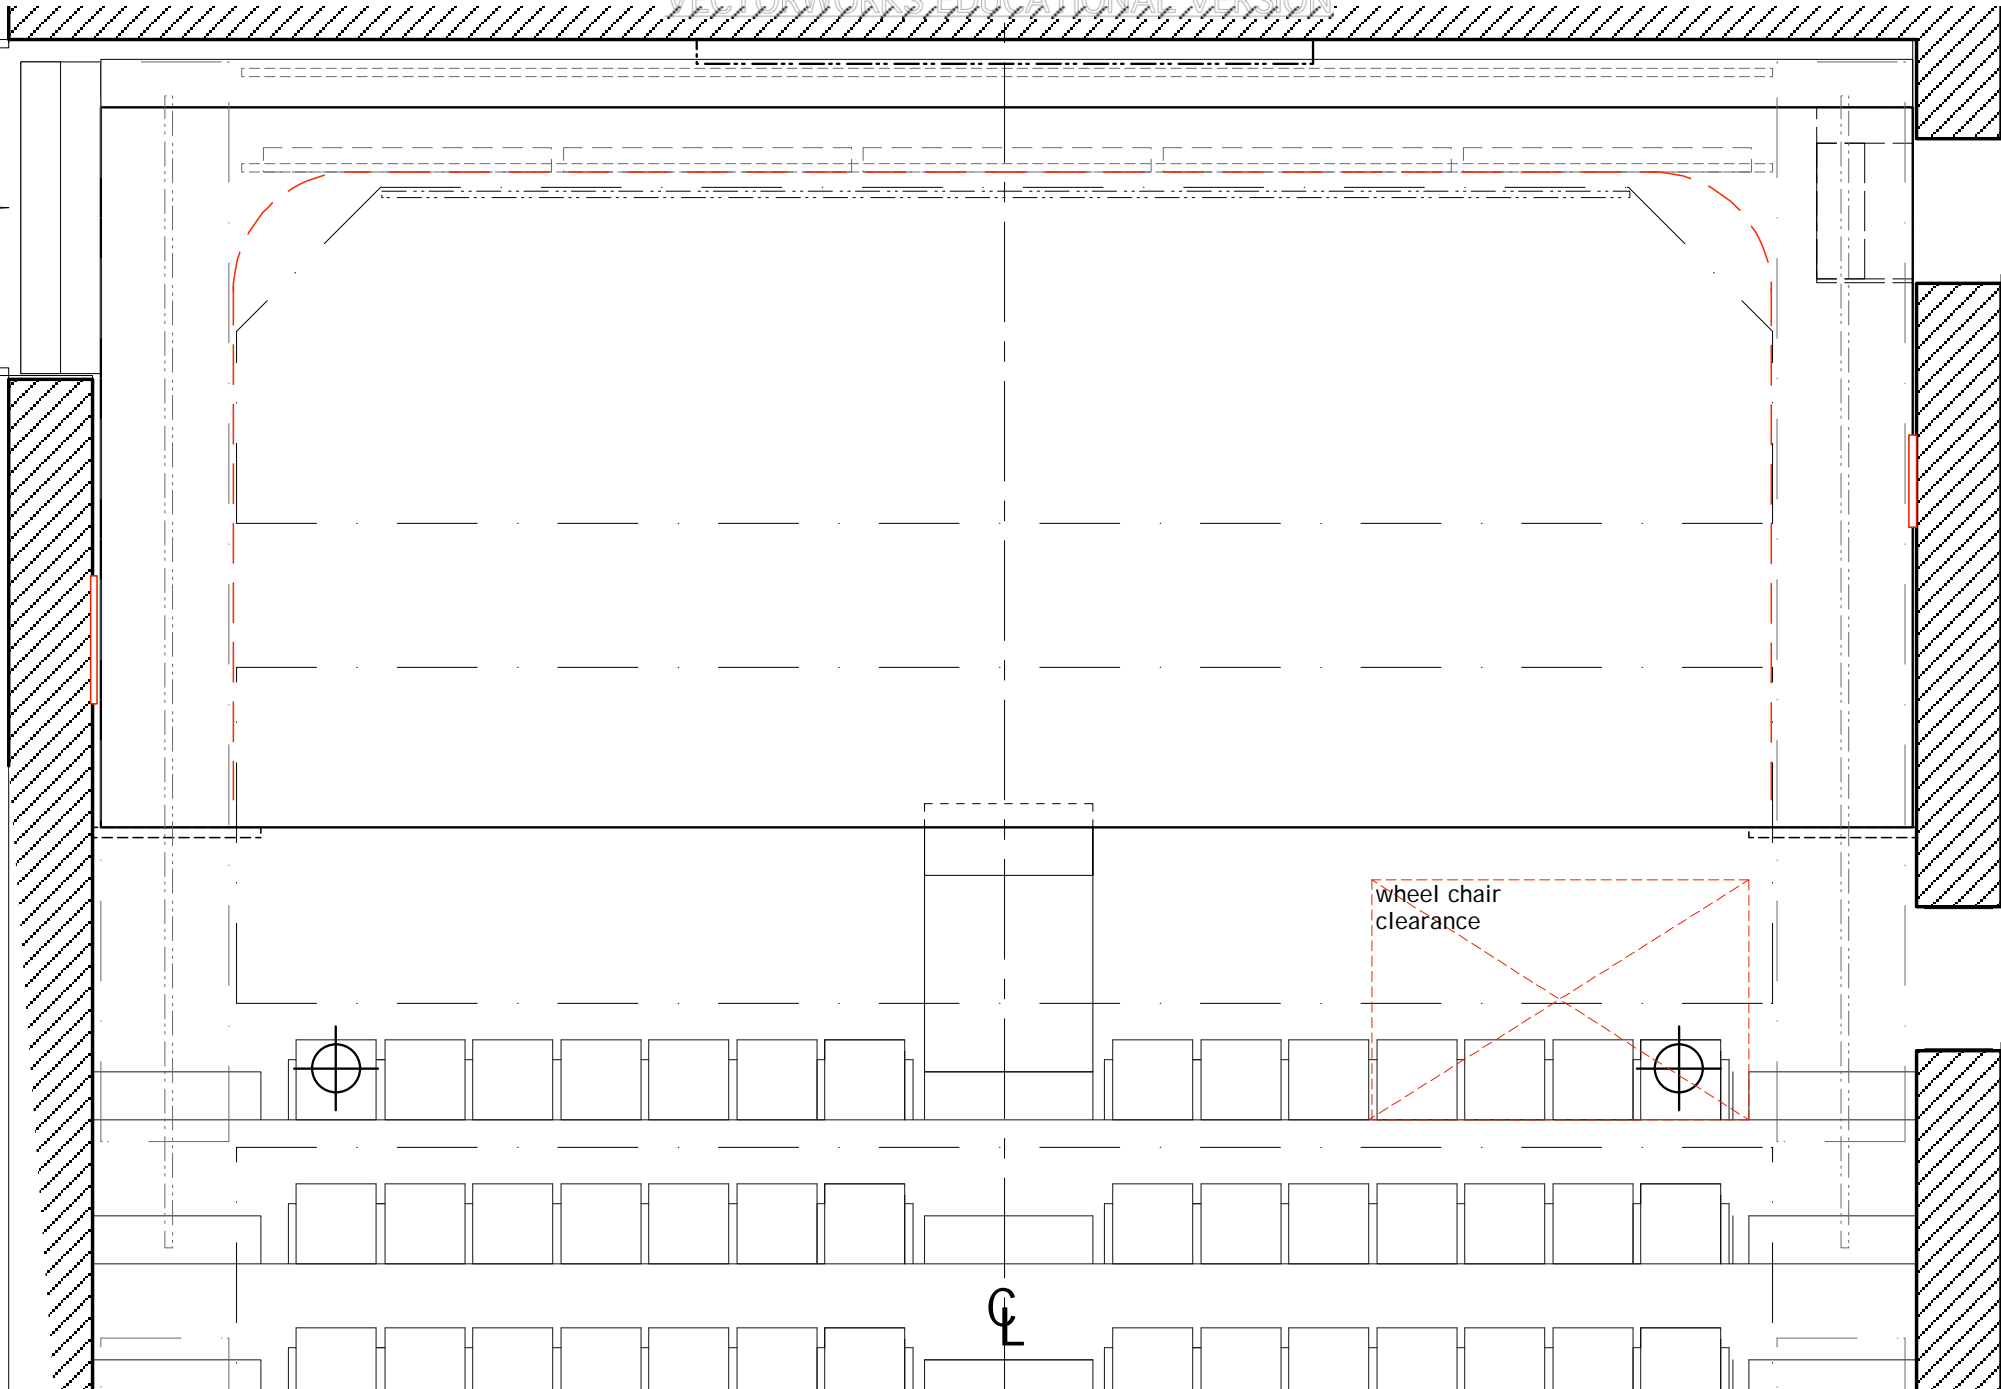

0' 2' 4' 6' 10' Theatre B at University of Iowa, 1/4" = 1'-0"

Theatre B at University of Iowa, 1/4" = 1'-0"

0' 2' 4' 6' 10' Theatre B at University of Iowa, 1/4" = 1'-0"